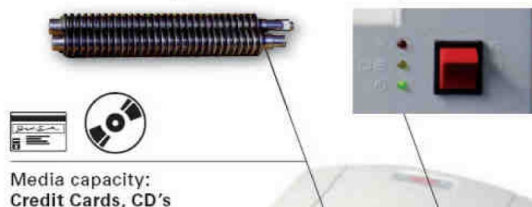

Media capacity: Credit Cards, CD's